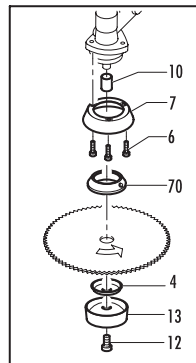

brand	PARTNER

date	SEPT/03	SHEET 3/4

Model	Prefix
B 341	03

Product number
953900308

FIGURE 2