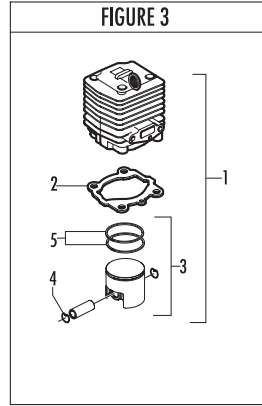

brand	PARTNER

date	SEPT/03	SHEET 1/4

Model	Prefix
B 341	03

Product number
953900308

FIGURE 1