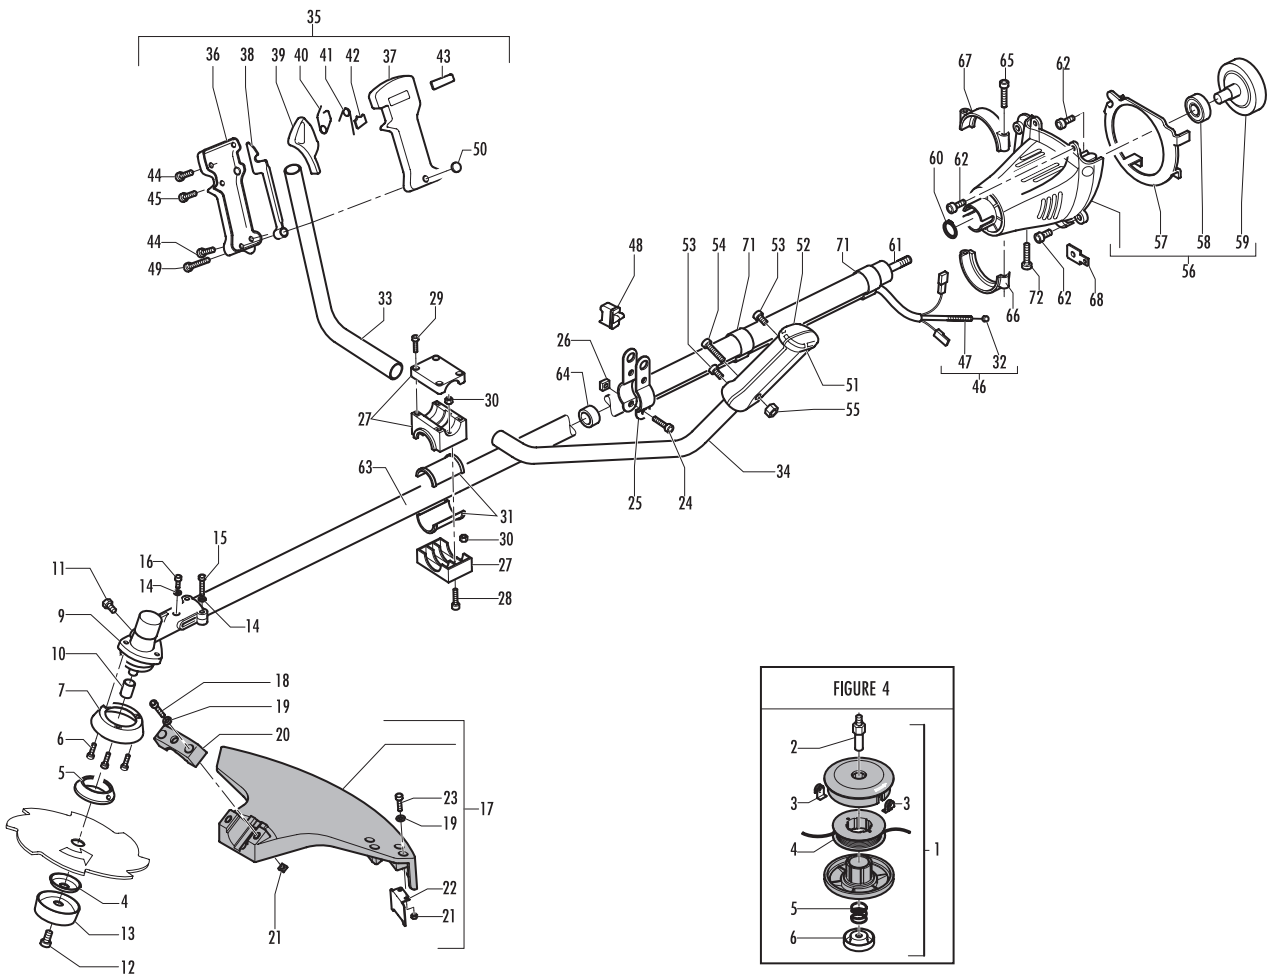

brand	PARTNER

date	SEPT/03	SHEET 3/4

Model	Prefix
B 341	03

Product number
953900308

FIGURE 2