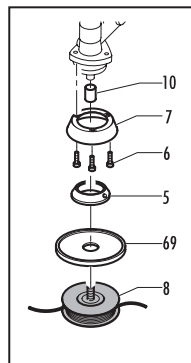

brand	PARTNER

date	SEPT/03	SHEET 3/4

Model	Prefix
B 341	03

Product number
953900308

FIGURE 2