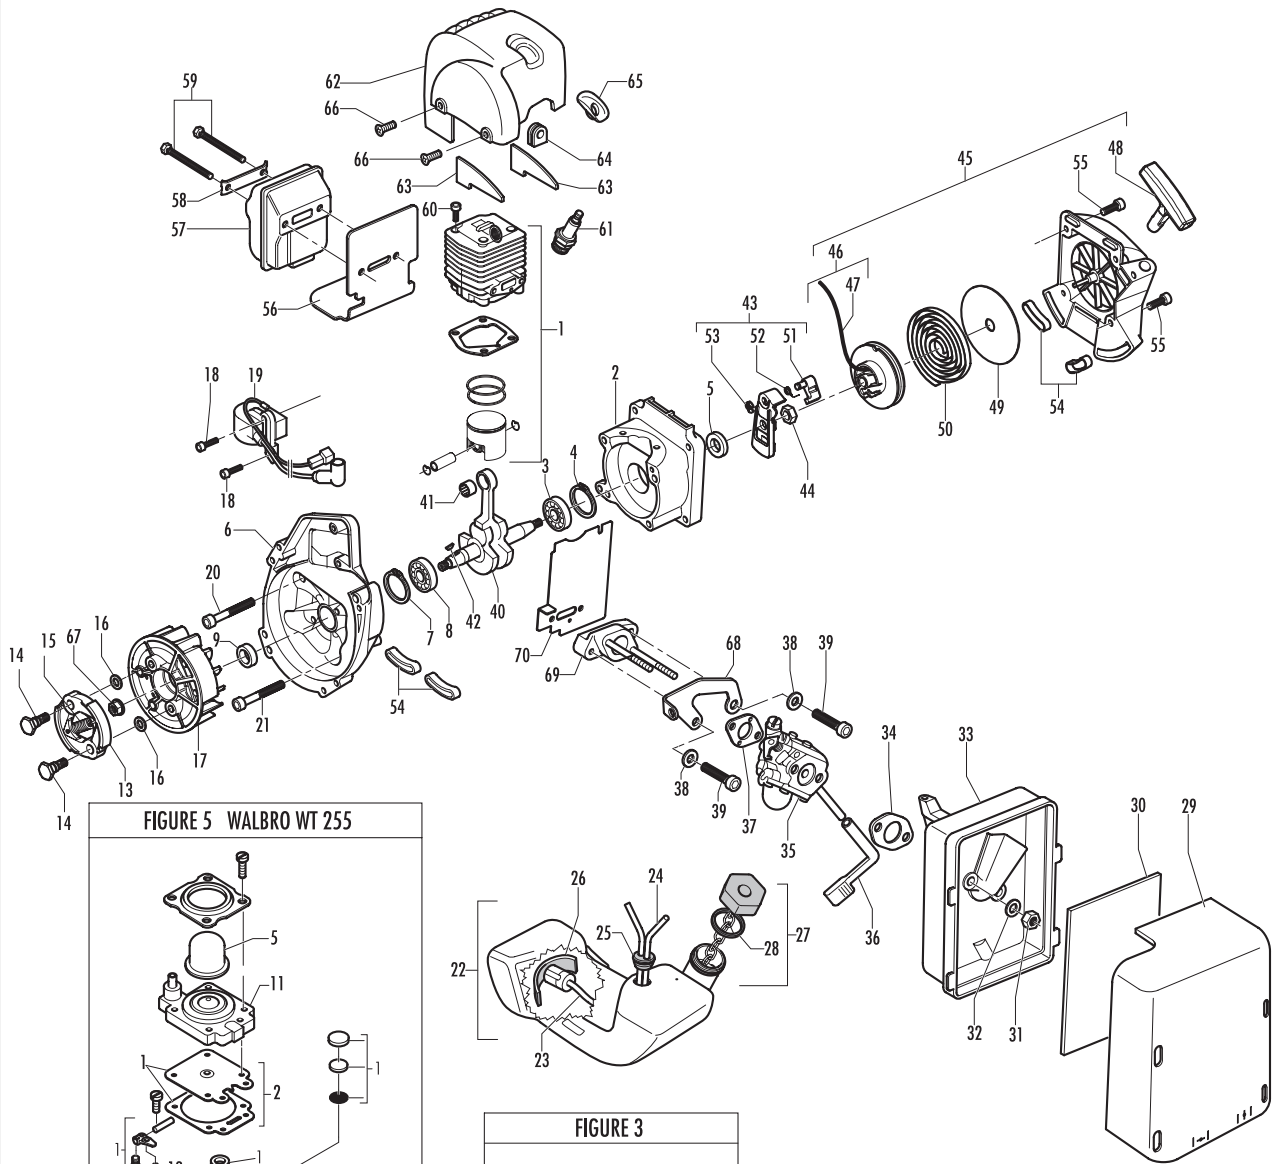

brand	PARTNER

date	SEPT/03	SHEET 1/4

Model	Prefix
B 341	03

Product number
953900308

FIGURE 1