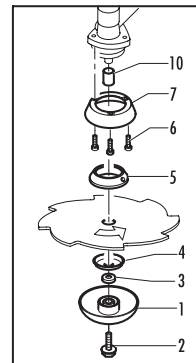

brand	PARTNER

date	SEPT/03	SHEET 3/4

Model	Prefix
B 341	03

Product number
953900308

FIGURE 2