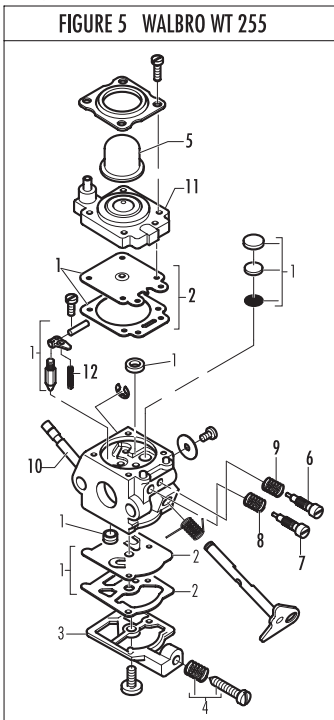

brand	PARTNER

date	SEPT/03	SHEET 1/4

Model	Prefix
B 341	03

Product number
953900308

FIGURE 1